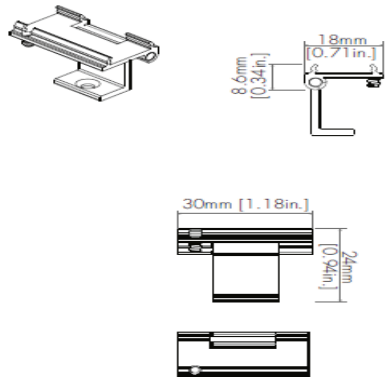

ADJ90 (Adjustable to 90 Degrees)