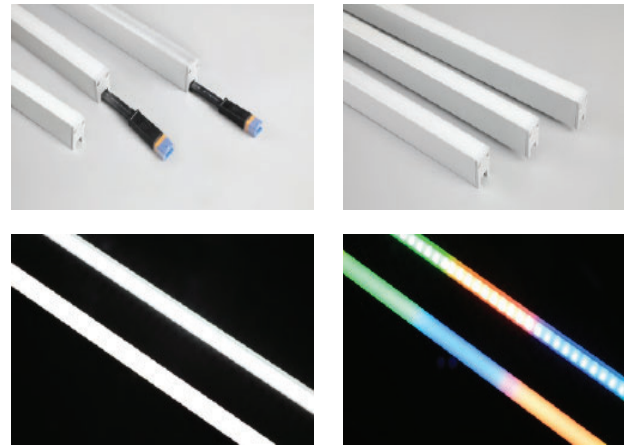

Details:

- Linkable straight sections with hidden connections allowing for end to end installation.
- Product is IP67 Rated for indoor and outdoor use.
- Multiple optics for various applications.

Features:

- Maximum 32.8' connection on a single power feed.
- Mounting via fixed clips, rotatable brackets and option glare shields.
- Power Leads and Connectors included at no charge based on your run specifications.

Lighting Features:

- Speciy beam spread for the application.
- 50,000hr. Life (L70) Indoors and 36,000hr Outdoors
- 90CRI Standard
- TM-30 data available at www.conveylighting.com

Static White and RGBW Option Available