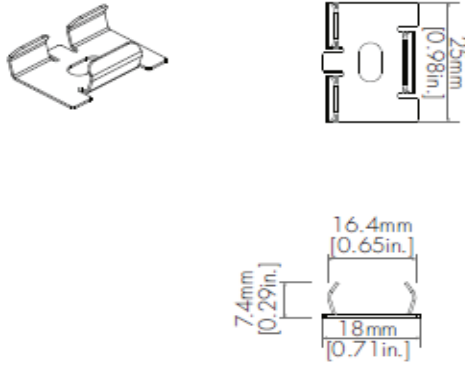

Dimensions:

Lumens	12'/5w	24'/10w	40'/18w	20w/48'
30 Degree	130lm	270lm	500lm	570lm
45 Degree	270lm	540lm	910lm	1020lm
60 Degree	260lm	510lm	830lm	930lm
120 Degree	260lm	510lm	830lm	930lm

Ordering Information:

Example:
COSMO-GRAZE-RGB-DMX-12-W24K-24V-15D-ADJ60D

Model: - Length: - CCT(White): - Voltage: - Optic: - Mounting:

**COSMO-GRAZE-
RGB-DMX**

12 12'
24 24'
40 40'
48 48'

W24K 2400K,
W27K 2700K,
W30K 3000K,
W35K 3500K,
W40K 4000K,
W50K 5000K,
W65K 6500K,

24 24v

30 Degrees
45
60
120

CLIP Mounting Clip
ADJ60 Adjustable 60D
ADJ90 Adjustable 90D
ADJ180 Adjustable 180D
GLRFX Glare Shield, Fixed
GLRADJ Glare Shield, Adjustable

Mounting Options:

CLIP (Fixed Surface Clip)