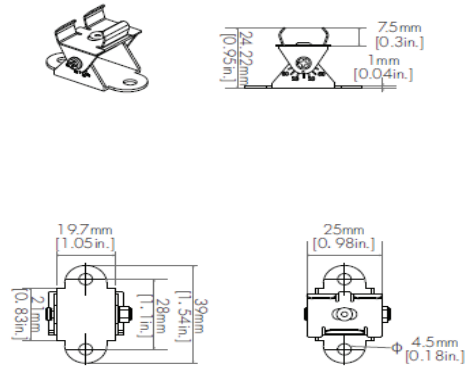

ADJ180 (Adjustable to 90 Degrees)