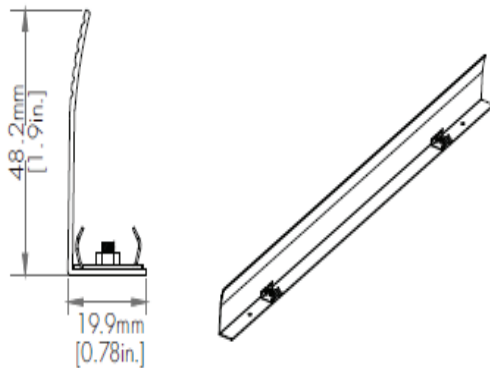

Dimensions:

Lumens	12'/5w	24'/10w	40'/18w	20w/48'
30 Degree	130lm	270lm	500lm	570lm
45 Degree	270lm	540lm	910lm	1020lm
60 Degree	260lm	510lm	830lm	930lm
120 Degree	260lm	510lm	830lm	930lm

Ordering Information:

24 24v

30 Degrees
45
60
120

CLIP Mounting Clip
ADJ60 Adjustable 60D
ADJ90 Adjustable 90D
ADJ180 Adjustable 180D
GLRFX Glare Shield, Fixed
GLRADJ Glare Shield, Adjustable

Mounting Options:

CLIP (Fixed Surface Clip)

ADJ60 (Adjustable to 60 Degrees)

ADJ90 (Adjustable to 90 Degrees)

ADJ180 (Adjustable to 90 Degrees)

GLRFX (Fixed Glare Shield)

GLRADJ (Adjustable to 90 Degrees Glare Shield)