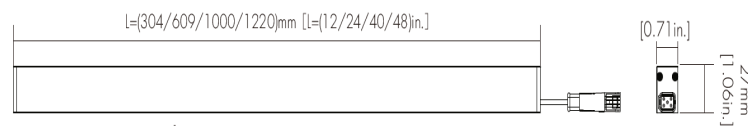

Lighting Features:

- Speciy beam spread for the application.
- 50,000hr. Life (L70) Indoors and 36,000hr Outdoors
- 90CRI Standard
- TM-30 data available at www.conveylighting.com

Static White and RGBW Option Available

Applications:

Specifications:

Average Power Consumption	5w(12'), 10w(24'), 18w(40'), 20w(48')
Voltage	24v DC
Binning	3 step
Sizing Available	12' / 24' / 40' / 48'
Lumens	Varies based on Optic. See Below
Max. Connection	32.8'
IP Rating	IP67 Standard

Dimensions:

Lumens	12'/5w	24'/10w	40'/18w	20w/48'
30 Degree	130lm	270lm	500lm	570lm
45 Degree	270lm	540lm	910lm	1020lm
60 Degree	260lm	510lm	830lm	930lm
120 Degree	260lm	510lm	830lm	930lm

Ordering Information: