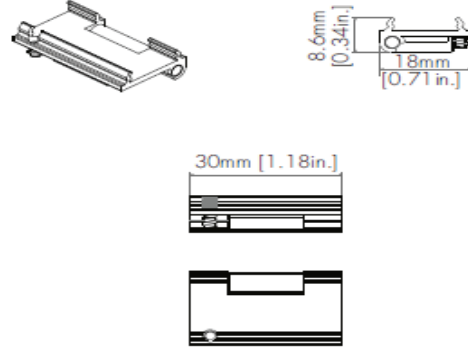

ADJ60 (Adjustable to 60 Degrees)