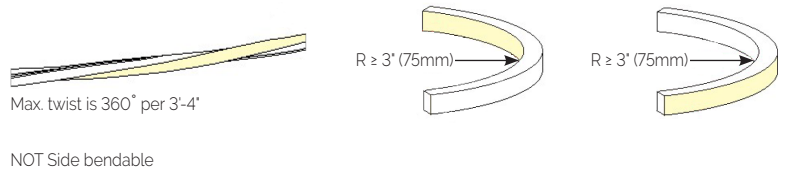

- Factory cut lengths to 6.56" increments
- Mounting via adhesive tape or clips. 3M (5604A) red adhesive tape attached on backside, standard.
- Factory Cutting and Kiting Suggested.
- Power Leads and Connectors included at no charge.

Lighting Features:

- 20°, 30°, 40°, 60°, and asymmetric 20°x45° beam spreads available
- 50,000hr Life (L70) Indoors and 36,000hr Outdoors
- 5 year warranty (Indoor), 3 year (Outdoor)
- 90CRI Standard
- TM-30 data available at www.conveylighting.com

Profile:

Mounting Clips
(1) clip per 3' recommended

Specifications:

Average Power Consumption	5.5W per Foot
Voltage	24V DC
Binning	3 step
Cut Increment	6.56"
Lumens @ 4000K / 90CRI	510lm/ft
Max. Connection	24V (16.4')
IP Rating	IP67 Standard
Beam Angle	20°, 30°, 40°, 60°, 20°x45° asymmetric