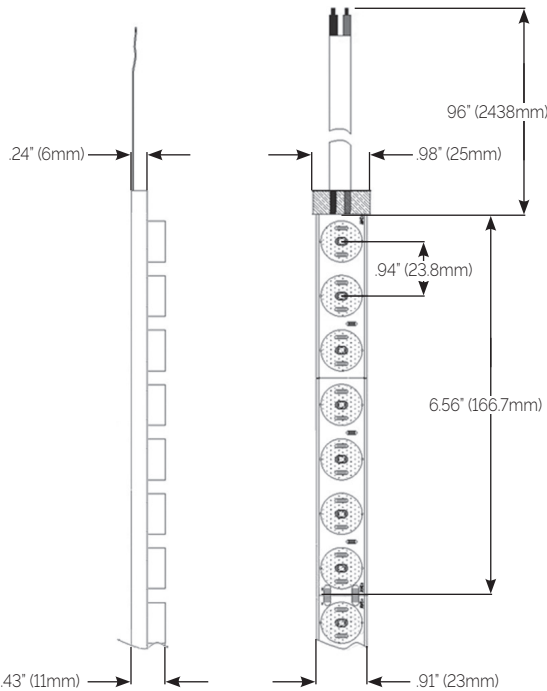

Flex Wash Static White 5.5W

Details:

- Flexible Top Bendable LED grazer/washer with multiple beam spreads for a variety of applications.
- Standard product is IP67 Rated for indoor and outdoor use.

Features:

- Factory cut lengths to 6.56" increments
- Mounting via adhesive tape or clips. 3M (5604A) red adhesive tape attached on backside, standard.
- Factory Cutting and Kiting Suggested.
- Power Leads and Connectors included at no charge.

Profile:

Mounting Clips
(1) clip per 3' recommended

Specifications:

Average Power Consumption	5.5W per Foot
Voltage	24V DC
Binning	3 step
Cut Increment	6.56"
Lumens @ 4000K / 90CRI	510lm/ft
Max. Connection	24V (16.4')
IP Rating	IP67 Standard
Beam Angle	20°, 30°, 40°, 60°, 20°x45° asymmetric

Ordering Information:

Example:
FLEX-W-SW5.5-30-30-24-MC

Model:	CCT(White):	Beam Angle	Voltage:	Mounting:	Transformer/PSU
<input type="text"/>	<input type="text"/>	<input type="text"/>	<input type="text"/>	<input type="text"/>	<input type="text"/>
FLEX-W-SW5.5	27 2700K, 90CRI 30 3000K, 90CRI 35 3500K, 90CRI 40 4000K, 90CRI 50 5000K, 90CRI 65 6500K, 90CRI	20 20° 30 30° 40 40° 60 60° ASY 20°x45°	24 24VDC	MC Clips	TXXX SPECIFIED SEPARATELY