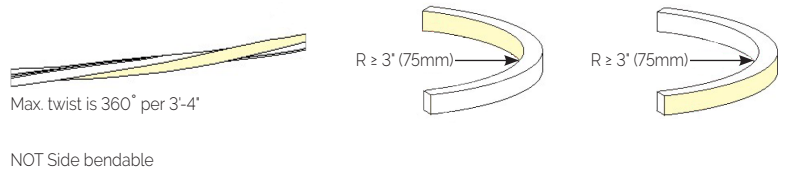

Ordering Information:

Example:
FLEX-W-SW5.5-30-30-24-MC

Model:	CCT(White):	Beam Angle	Voltage:	Mounting:	Transformer/PSU
____	____	____	____	____	____
FLEX-W-SW5.5	27 2700K, 90CRI 30 3000K, 90CRI 35 3500K, 90CRI 40 4000K, 90CRI 50 5000K, 90CRI 65 6500K, 90CRI	20 20° 30 30° 40 40° 60 60° ASY 20°x45°	24 24VDC	MC Clips	TXXX SPECIFIED SEPARATELY

2700K LLF: .90
3000K/3500K LLF: .95
5000K/6500K LLF: 1.0
2200K and 2400K available as special order
Minimum purchase may apply