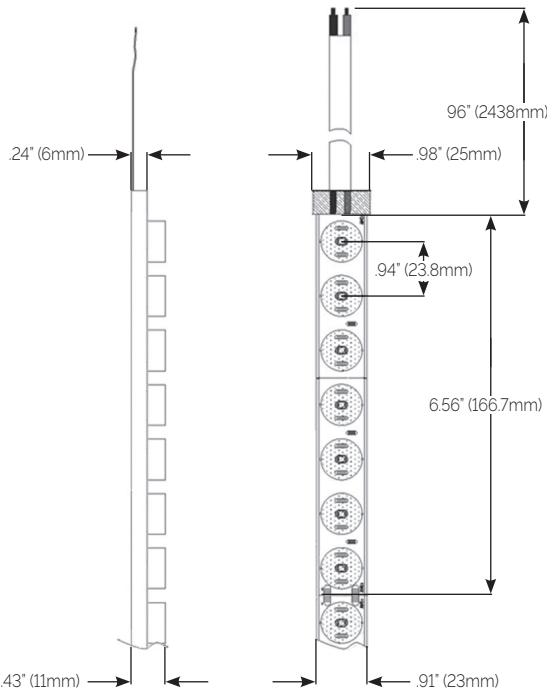

## Features:

- Factory cut lengths to 6.56" increments
- Mounting via adhesive tape or clips. 3M (5604A) red adhesive tape attached on backside, standard.
- Factory Cutting and Kiting Suggested.
- Power Leads and Connectors included at no charge.

## Profile:

**Mounting Clips**  
(1) clip per 3' recommended

## Specifications:

Average Power Consumption	5.5W per Foot
Voltage	24V DC
Binning	3 step
Cut Increment	6.56"
Lumens @ 4000K / 90CRI	510lm/ft
Max. Connection	24V (16.4')
IP Rating	IP67 Standard
Beam Angle	20°, 30°, 40°, 60°, 20°x45° asymmetric

## Ordering Information:

Example:  
FLEX-W-SW5.5-30-30-24-MC

Model:	CCT(White):	Beam Angle	Voltage:	Mounting:	Transformer/PSU
<input type="text"/>	<input type="text"/>	<input type="text"/>	<input type="text"/>	<input type="text"/>	<input type="text"/>
<b>FLEX-W-SW5.5</b>	<b>27</b> 2700K, 90CRI <b>30</b> 3000K, 90CRI <b>35</b> 3500K, 90CRI <b>40</b> 4000K, 90CRI <b>50</b> 5000K, 90CRI <b>65</b> 6500K, 90CRI	<b>20</b> 20° <b>30</b> 30° <b>40</b> 40° <b>60</b> 60° <b>ASY</b> 20°x45°	<b>24</b> 24VDC	<b>MC</b> Clips	<b>TXXX</b> SPECIFIED SEPARATELY