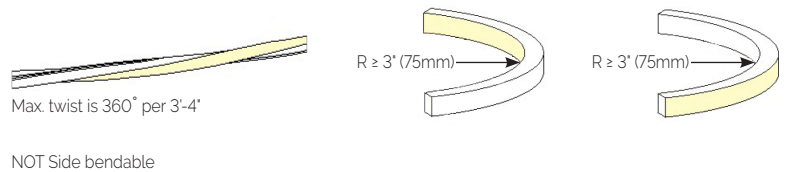

Details:

- Flexible Top Bendable LED RGBW grazer/washer with multiple beam spreads available for a variety of applications.
- Standard product is IP67 Rated for indoor and outdoor use.

Features:

- Factory cut lengths to 6.56" increments
- Mounting via adhesive tape or clips. 3M (5604A) red adhesive tape attached on backside, standard.
- Factory Cutting and Kiting Suggested.
- Power Leads and Connectors included at no charge.

Lighting Features:

- 40° and asymmetric 40°x45° beam spreads available
- 50,000hr Life (L70) Indoors and 36,000hr Outdoors
- 5 year warranty (Indoor), 3 year (Outdoor)
- 90CRI Standard
- TM-30 data available at www.conveylighting.com

Profile:

Mounting Clips
(1) clip per 3' recommended

Specifications:

Average Power Consumption	7W per Foot
Voltage	24V DC
Binning	3 step
Cut Increment	6.56"
Lumens @ 3000K / 90CRI	R: 70lm/ft., G: 140lm/ft., B: 30lm/ft., W: 160lm/ft.
Max. Connection	24V (16.4')
IP Rating	IP67 Standard
Beam Angle	40°, 40°x45° asymmetric

Ordering Information:

Example:
FLEX-W-RGBW7-30-30-24-MC

Model:	CCT(White):	Beam Angle	Voltage:	Mounting:	Transformer/PSU
<input type="text"/>	<input type="text"/>	<input type="text"/>	<input type="text"/>	<input type="text"/>	<input type="text"/>
FLEX-W-RGBW7	27 2700K, 90CRI 30 3000K, 90CRI 35 3500K, 90CRI 40 4000K, 90CRI 50 5000K, 90CRI 65 6500K, 90CRI	40 40° ASY 40°x45°	24 24VDC	MC Clips	TXXX SPECIFIED SEPARATELY