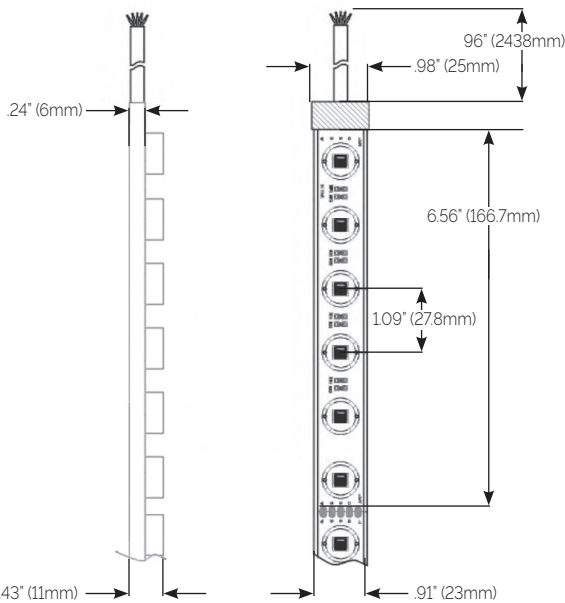

Details:

- Flexible Top Bendable LED RGBW grazer/washer with multiple beam spreads available for a variety of applications.
- Standard product is IP67 Rated for indoor and outdoor use.

Features:

- Factory cut lengths to 6.56" increments
- Mounting via adhesive tape or clips. 3M (5604A) red adhesive tape attached on backside, standard.
- Factory Cutting and Kiting Suggested.
- Power Leads and Connectors included at no charge.

Lighting Features:

- 40° and asymmetric 40°x45° beam spreads available
- 50,000hr Life (L70) Indoors and 36,000hr Outdoors
- 5 year warranty (Indoor), 3 year (Outdoor)
- 90CRI Standard
- TM-30 data available at www.conveylighting.com

Profile:

Mounting Clips
(1) clip per 3' recommended

Specifications:

Average Power Consumption	7W per Foot
Voltage	24V DC
Binning	3 step
Cut Increment	6.56"
Lumens @ 3000K / 90CRI	R: 70lm/ft., G: 140lm/ft., B: 30lm/ft., W: 160lm/ft.
Max. Connection	24V (16.4')
IP Rating	IP67 Standard
Beam Angle	40°, 40°x45° asymmetric

Ordering Information:

Example:
FLEX-W-RGBW7-30-30-24-MC

Model:	CCT(White):	Beam Angle	Voltage:	Mounting:	Transformer/PSU
<input type="text"/>	<input type="text"/>	<input type="text"/>	<input type="text"/>	<input type="text"/>	<input type="text"/>
FLEX-W-RGBW7	27 2700K, 90CRI 30 3000K, 90CRI 35 3500K, 90CRI 40 4000K, 90CRI 50 5000K, 90CRI 65 6500K, 90CRI	40 40° ASY 40°x45°	24 24VDC	MC Clips	TXXX SPECIFIED SEPARATELY